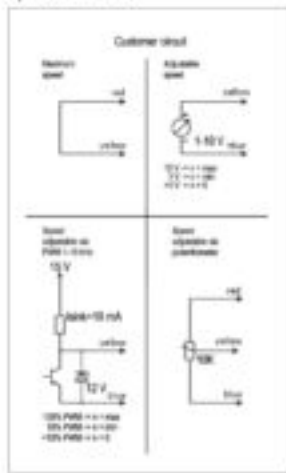

ECO125P/500 FLOW ВЕНТИЛЯТОР

Speed Controller

Vilpe Oy Ab

Kauppatie 9, FI-65610 Mustasaari
Telephone +358 20 123 3200

24.07.2020

Sales & Technical Support | FI +358 20 123 3233 | EN +358 20 123 3222 | RU +358 20 123 3290 | SE +46 70 511 2020 | PL +48 71 740 2623
myynti@sktuote.fi | sales@sktuote.fi

FI: Pidätämme oikeuden muutoksiin ilman ennakkoilmoitusta.
SE: Vi reserverar oss för eventuella ändringar och fel i produktinformationen.
EN: We reserve the right to change these terms and conditions at any time.

RU: Мы оставляем за собой право на внесение изменений без предварительного уведомления.
PL: Zachowujemy prawo do zmian bez wcześniejszej informacji.
DE: Technische Änderungen behalten wir uns ohne vorherige Ankündigung vor.