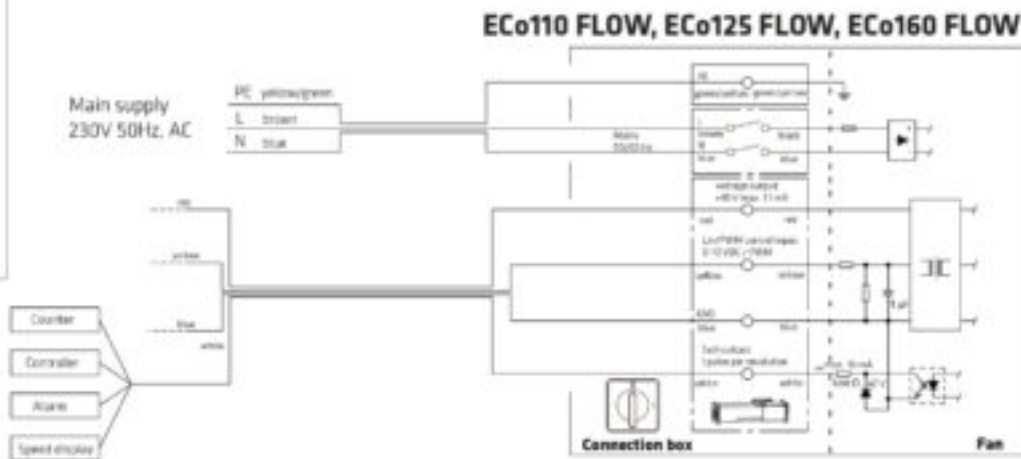

ECO125P/500 FLOW ВЕНТИЛЯТОР

Speed Controller

Vilpe Oy Ab

Kauppatie 9, FI-65610 Mustasaari
Telephone +358 20 123 3200

24.07.2020

Sales & Technical Support | FI +358 20 123 3233 | EN +358 20 123 3222 | RU +358 20 123 3290 | SE +46 70 511 2020 | PL +48 71 740 2623
myynti@sktuote.fi | sales@sktuote.fi

FI: Pidätämme oikeuden muutoksiin ilman ennakkoilmoitusta.
SE: Vi reserverar oss för eventuella ändringar och fel i produktinformationen.
EN: We reserve the right to change these terms and conditions at any time.

RU: Мы оставляем за собой право на внесение изменений без предварительного уведомления.
PL: Zachowujemy prawo do zmian bez wcześniejszej informacji.
DE: Technische Änderungen behalten wir uns ohne vorherige Ankündigung vor.